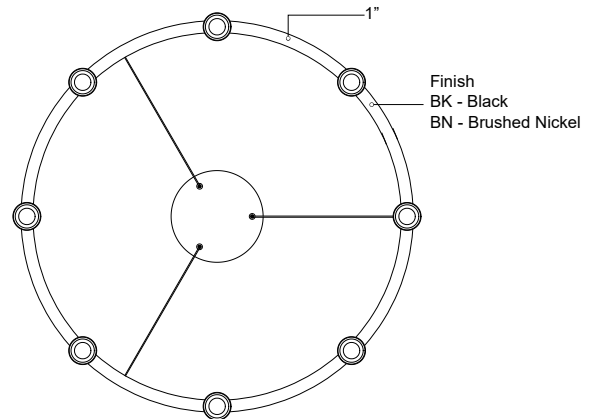

DUNE
CH19933
CHANDELIERS

PROJECT

CH19933-BN
Brushed Nickel

CH19933-BK
Black

SPECIFICATION DETAILS

Fixture Dimensions	D33-1/4" x H3-1/8"
Light Source	LED with DC Driver
Wattage	41W
Total Lumens	3800lm
Delivered Lumens	BK-3650lm*
Voltage	120V
Color Temperature	3000K
CRI (Ra)	90CRI
Optional Color Temps	2700K - 5000K Available, Minimum Order Quantities Apply
LED Rated Life	50,000 hours
Dimming	100% - 10%, TRIAC or ELV Dimmer (Not Included)
Diffuser Details	Parabolic Metalized PC Reflector + Clear Lens
Shade Details	Machined Aluminum Shade
Adjustable	Yes
Wire Length	120" Max
Wire Type	Black Coaxial Wire
Minimum Hang Height	18"
Sloped Ceiling Adaptable	Yes
Location	Dry
CEC Title 24 JA8	Yes, JA8-2022
Canopy Dimensions	D7-1/2" x H1-3/8"
Paint Finish	BK02; BN01;

* For custom options, consult factory for details.

* For warranty information, please visit www.kuzcolighting.com/warranty

DESCRIPTION

Multiple aluminum cones are connected inline and direct light downwards from the geometric linear pendant. The Dune series utilizes classic minimalist lamp shapes yet in reduced scale to elegant effect. The LED spot sources are focused by diminutive reflectors housed within the exquisitely turned shades. Available in multiple configurations and finishes.