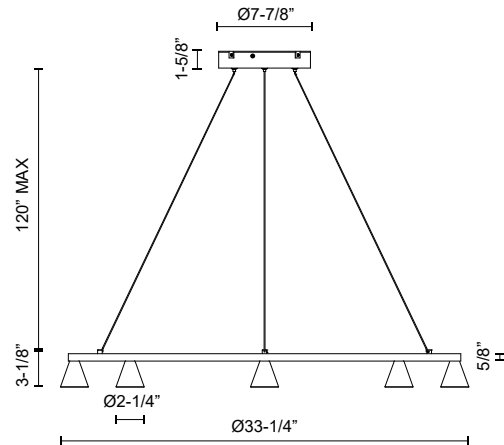

DUNE
CH19933
CHANDELIERS

PROJECT

CH19933-BN
Brushed Nickel

CH19933-BK
Black

SPECIFICATION DETAILS

Fixture Dimensions	D33-1/4" x H3-1/8"
Light Source	LED with DC Driver
Wattage	41W
Total Lumens	3800lm
Delivered Lumens	BK-3650lm*
Voltage	120V
Color Temperature	3000K
CRI (Ra)	90CRI
Optional Color Temps	2700K - 5000K Available, Minimum Order Quantities Apply
LED Rated Life	50,000 hours
Dimming	100% - 10%, TRIAC or ELV Dimmer (Not Included)
Diffuser Details	Parabolic Metalized PC Reflector + Clear Lens
Shade Details	Machined Aluminum Shade
Adjustable	Yes
Wire Length	120" Max
Wire Type	Black Coaxial Wire
Minimum Hang Height	18"
Sloped Ceiling Adaptable	Yes
Location	Dry
CEC Title 24 JA8	Yes, JA8-2022
Canopy Dimensions	D7-1/2" x H1-3/8"
Paint Finish	BK02; BN01;

* For custom options, consult factory for details.

* For warranty information, please visit www.kuzcolighting.com/warranty

DESCRIPTION

Multiple aluminum cones are connected inline and direct light downwards from the geometric linear pendant. The Dune series utilizes classic minimalist lamp shapes yet in reduced scale to elegant effect. The LED spot sources are focused by diminutive reflectors housed within the exquisitely turned shades. Available in multiple configurations and finishes.